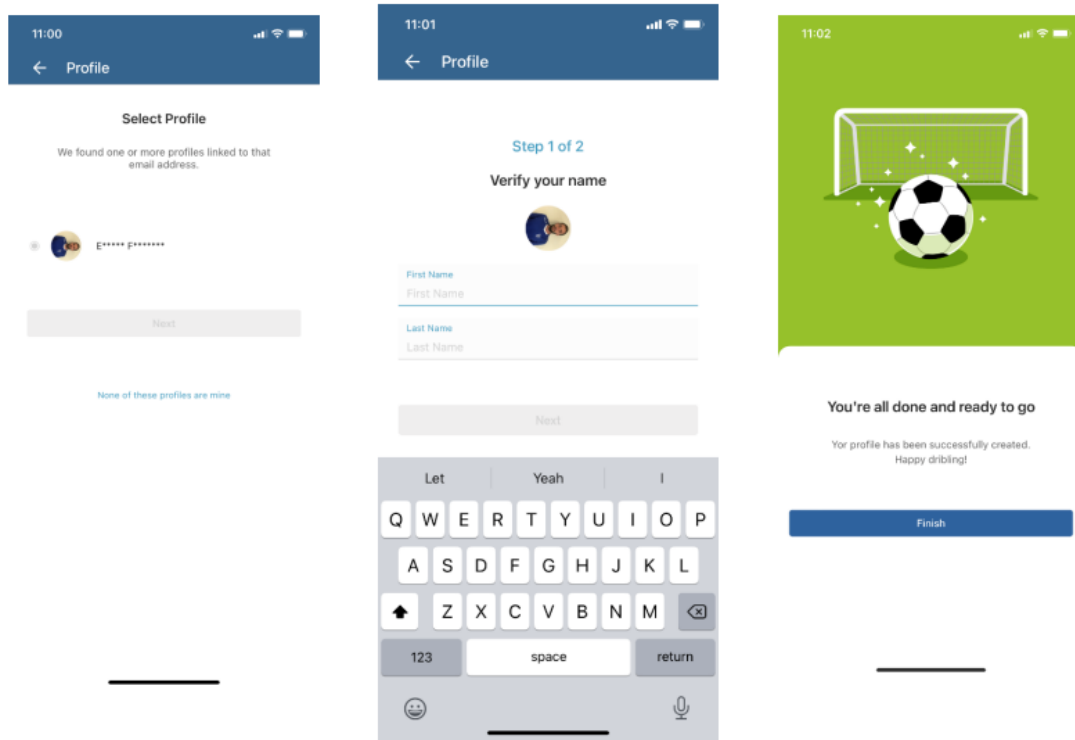

Apple App Store - <https://apps.apple.com/au/app/dribl/id1555038633>

Google Play Store - <https://play.google.com/store/apps/details?id=com.dribl.app>

Step 2 – Setting up your account

- Click on **‘Sign Up’**.
- Enter your email address and click next (email must be the same that your registered yourself as a coach/manager, your child or player registration with Play Football).
- Create a password. *Note - a verification code may be sent to your email.*
- Enter the verification code.
- Upon signing in, select **‘allow’** notifications to receive updates for fixture changes (i.e. wet weather).

Step 3 – Personalising your Dribl experience

- Select **'Profile'**. There might be more than 1 profile if more than 1 member are linked to your email address.
- Verify your name.
- Verify DOB.
- Finish.