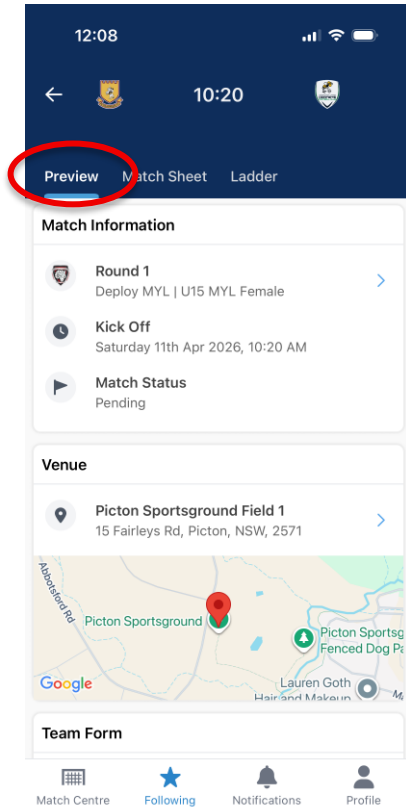

Step 5 – Match Sheets (Team Coaches and Managers Only)

- Selecting the team will display upcoming matches.
- Click on the match to view match preview and match sheet.
- Click on the **'Match Sheet'** tab to prepare match card.
- Team managers are required to select players that are playing, confirm opposition match card and record post game score.

For detailed videos on how to use the Dribl match sheet please refer to links on our [website](#).