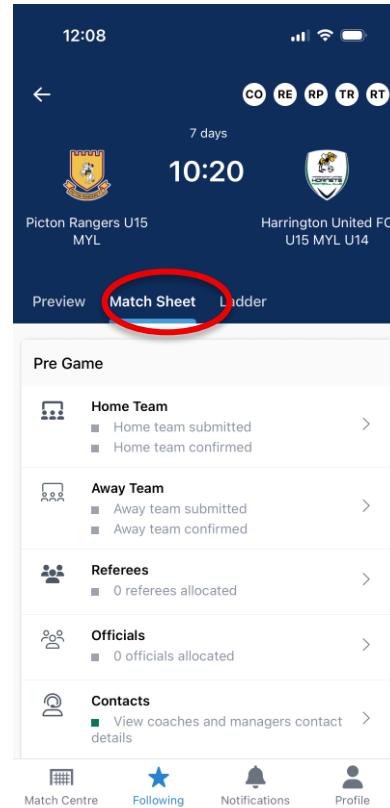

Step 5 – Match Sheets (Team Coaches and Managers Only)

- Selecting the team will display upcoming matches.
- Click on the match to view match preview and match sheet.
- Click on the **'Match Sheet'** tab to prepare match card.
- Team managers are required to select players that are playing, confirm opposition match card and record post game score.

For detailed videos on how to use the Dribl match sheet please refer to links on our [website](#).