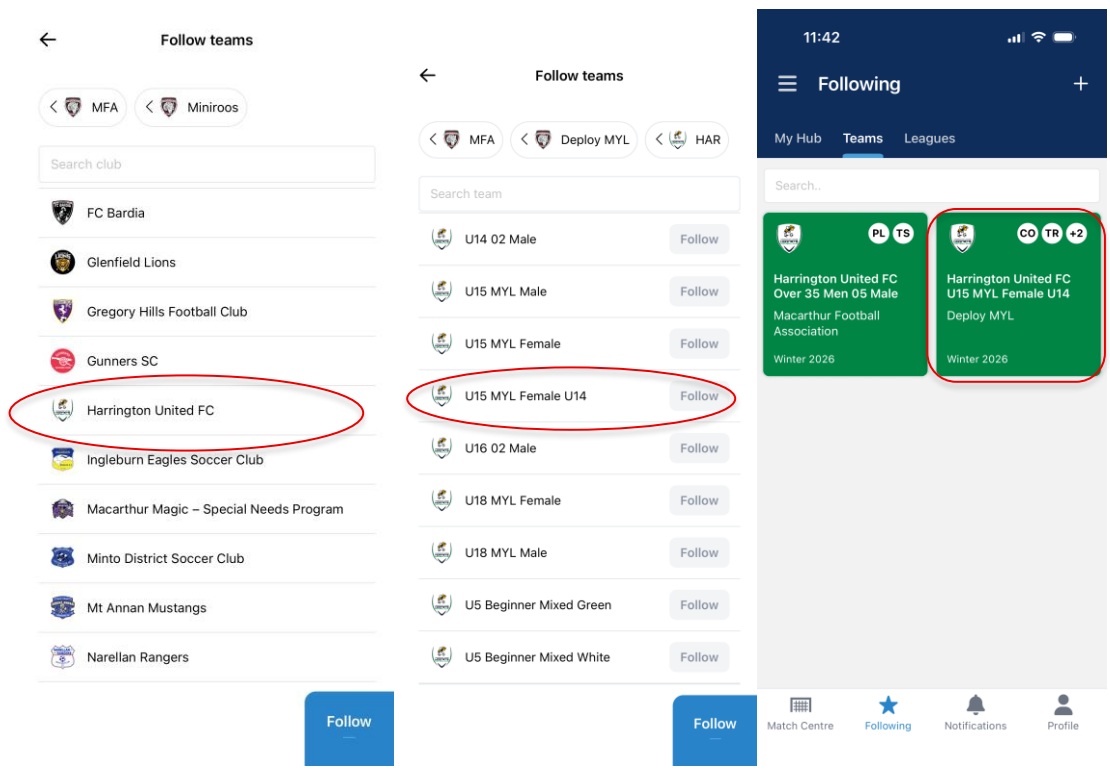

- Followed teams will now appear in **Following** and in **My Hub**.