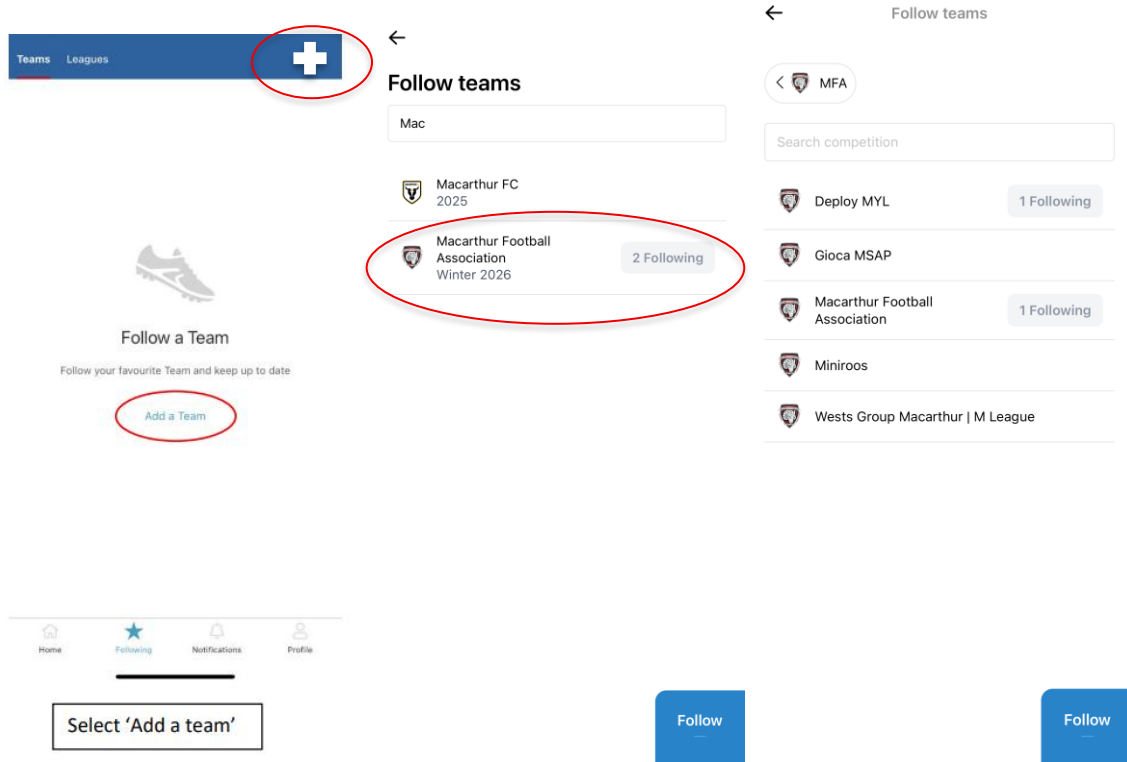

- Followed teams will now appear in **Following** and in **My Hub**.